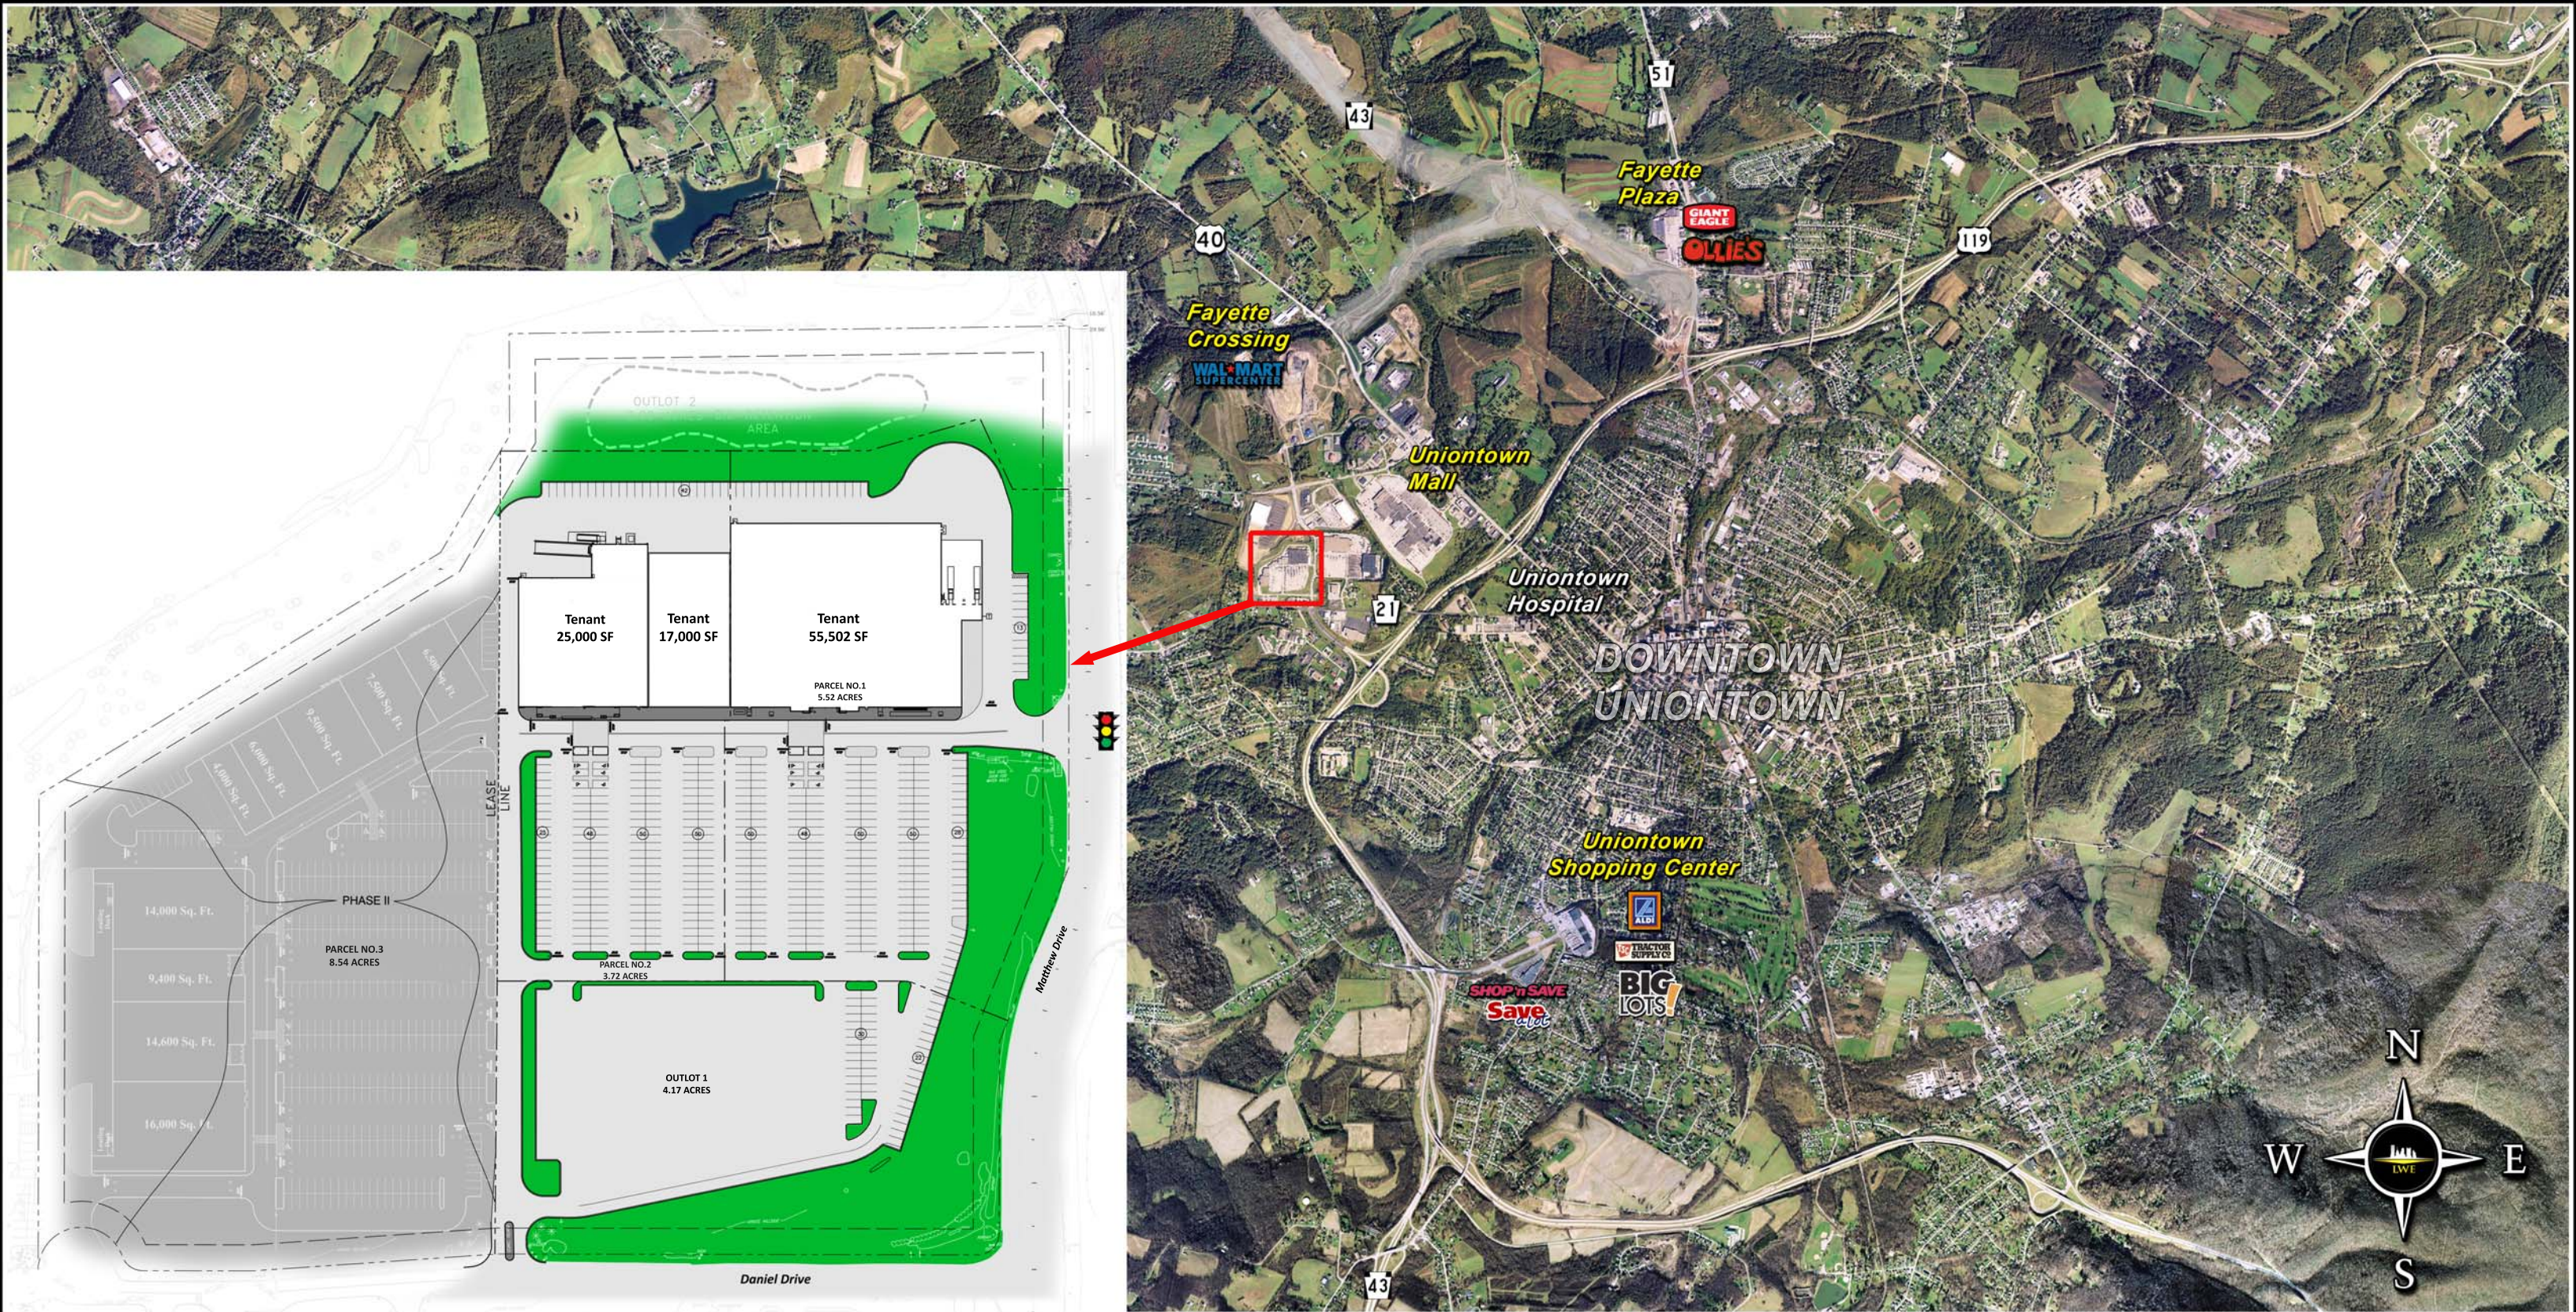

606 Liberty Avenue • Suite 300 • Pittsburgh, PA 15222 • Phone: 412-261-2200 • Fax: 412-261-2075

ALL INFORMATION FURNISHED REGARDING PROPERTY FOR SALE, RENTAL OR FINANCING IS FROM SOURCES DEEMED RELIABLE. NO REPRESENTATION IS MADE AS TO THE ACCURACY THEREOF, AND IT IS SUBMITTED SUBJECT TO ERRORS, OMISSIONS, CHANGE OF PRICE, RENTAL, OR OTHER CONDITIONS, PRIOR SALE LEASE, FINANCING OR WITHDRAWAL WITHOUT NOTICE. LANGHOLZ WILSON ELLIS, INC., WILL MAKE NO REPRESENTATION, AND ASSUME NO OBLIGATION, REGARDING THE PRESENCE OR ABSENCE OF TOXIC OR HAZARDOUS WASTE OR SUBSTANCES OR OTHER UNDESIRABLE MATERIAL ON OR ABOUT THE PROPERTY.