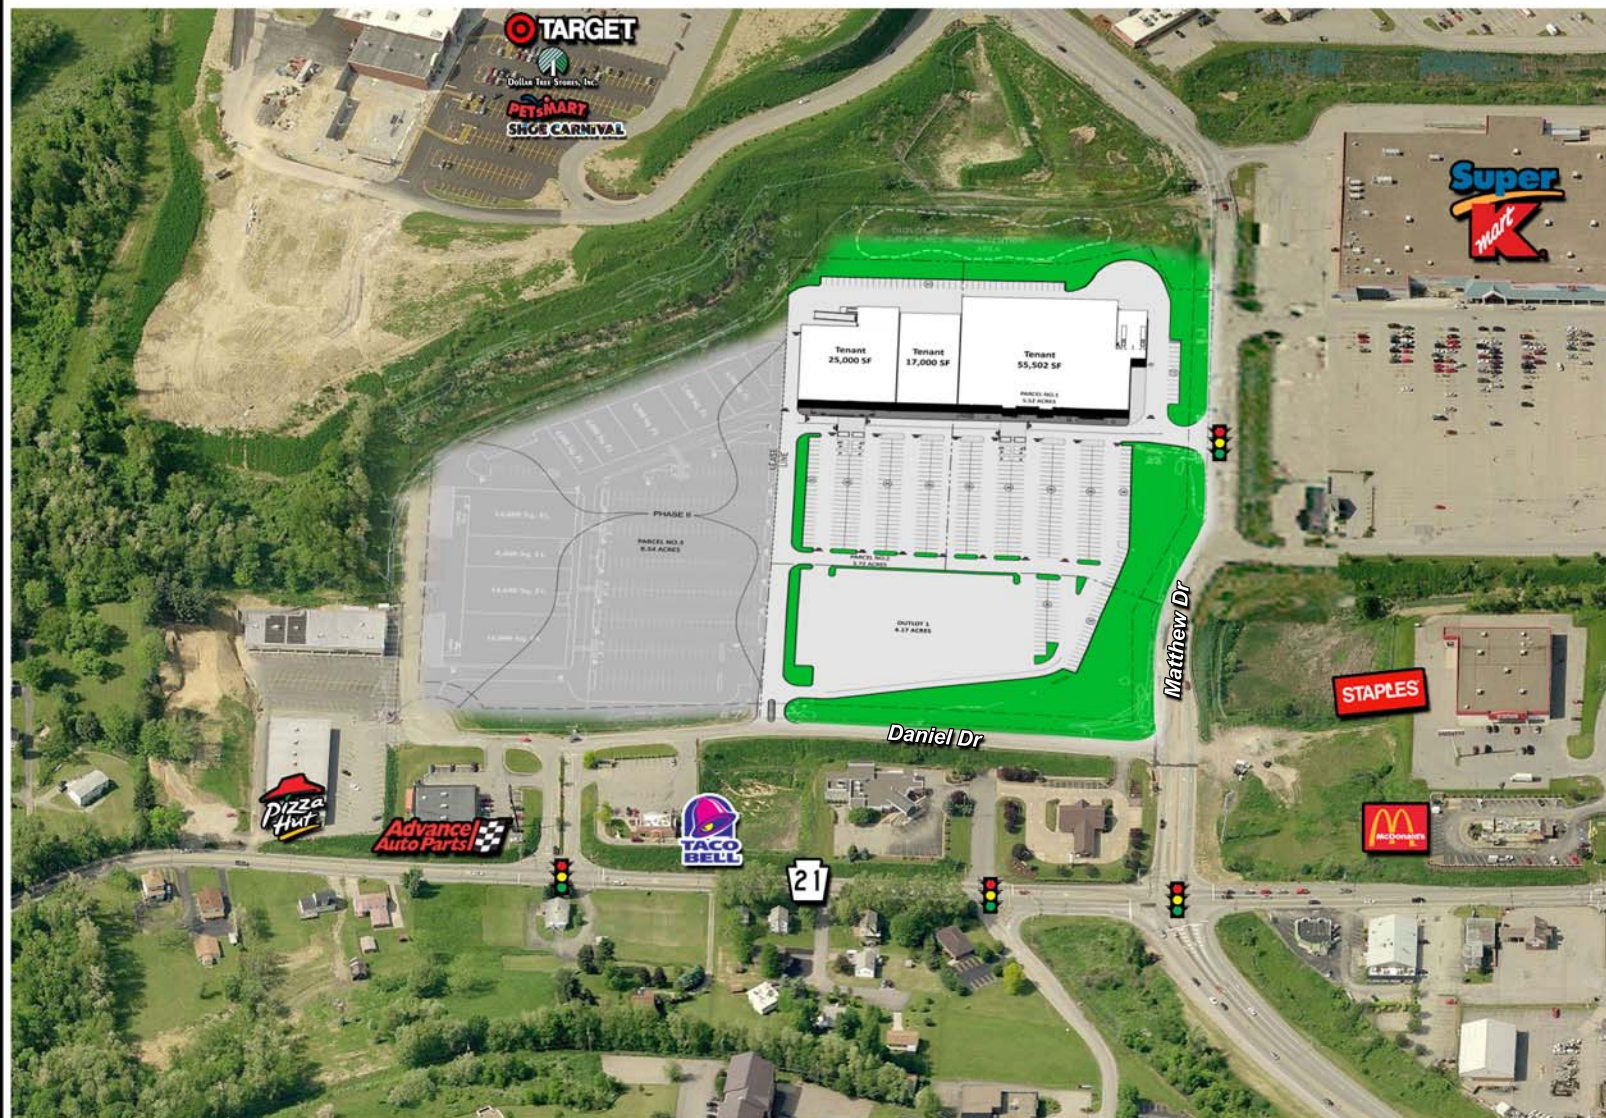

LANGHOLZ WILSON ELLIS
Commercial Real Estate Services

Opening Spring 2013

LANGHOLZ WILSON ELLIS
Commercial Real Estate Services

Cherrytree Square Uniontown, PA

Site Information

Location: 24 acre retail power center located at the intersection of Route 21 (McClellandtown Road) and Matthew Drive in Uniontown, PA. Strong regional location with excellent visibility from Route 119. 40 miles south of Pittsburgh.

Developed by:

For further information, contact:
James Yarish
(jyarish@LWEre.com)
412-261-2200

Outparcels & Retail Space Available

606 Liberty Avenue • Suite 300 • Pittsburgh, PA 15222 • Phone: 412-261-2200 • Fax: 412-261-2075