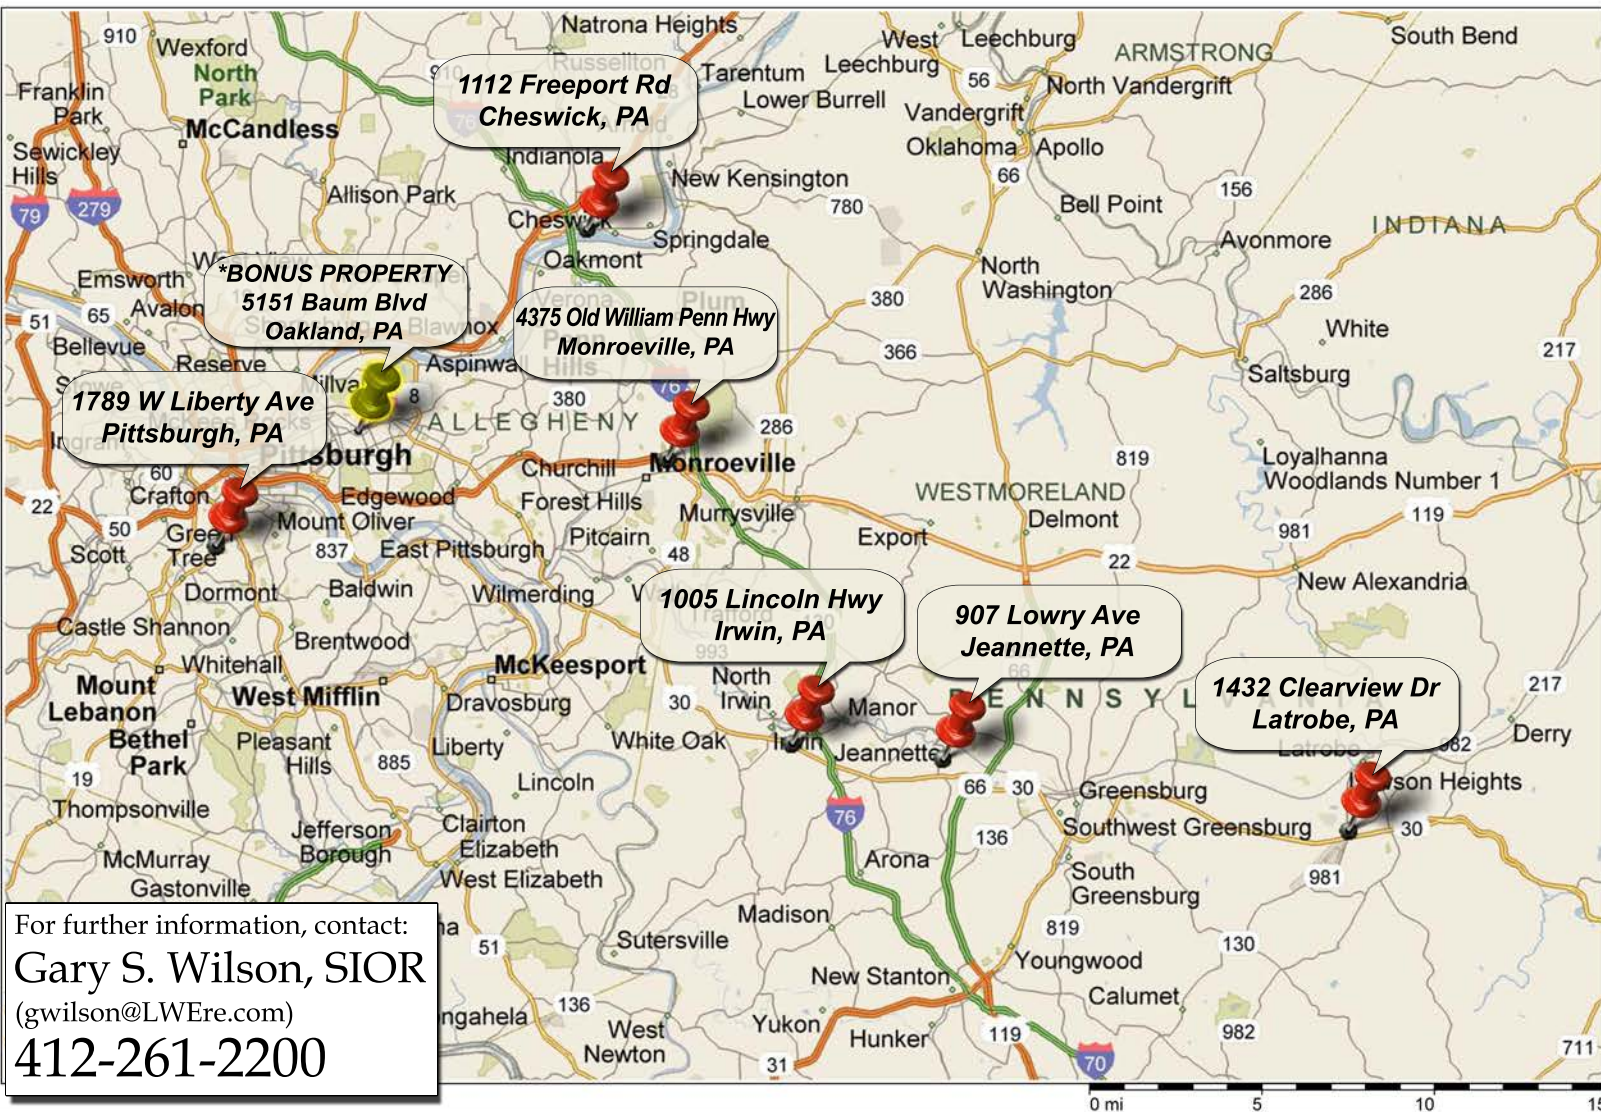

21,297 SF Development Site
$1,700,000

For further information, contact:
Gary S. Wilson, SIOR
(gwilson@LWEre.com)
412-261-2200

606 Liberty Avenue • Suite 300 • Pittsburgh, PA 15222 • Phone: 412-261-2200 • Fax: 412-261-2075 • www.LWEre.com

ALL INFORMATION FURNISHED REGARDING PROPERTY FOR SALE, RENTAL OR FINANCING IS FROM SOURCES DEEMED RELIABLE. NO REPRESENTATION IS MADE AS TO THE ACCURACY THEREOF, AND IT IS SUBMITTED SUBJECT TO ERRORS, OMISSIONS, CHANGE OF PRICE, RENTAL, OR OTHER CONDITIONS, PRIOR SALE LEASE, FINANCING OR WITHDRAWAL WITHOUT NOTICE. LANGHOLZ WILSON ELLIS, INC., WILL MAKE NO REPRESENTATION, AND ASSUME NO OBLIGATION, REGARDING THE PRESENCE OR ABSENCE OF TOXIC OR HAZARDOUS WASTE OR SUBSTANCES OR OTHER UNDESIRABLE MATERIAL ON OR ABOUT THE PROPERTY.