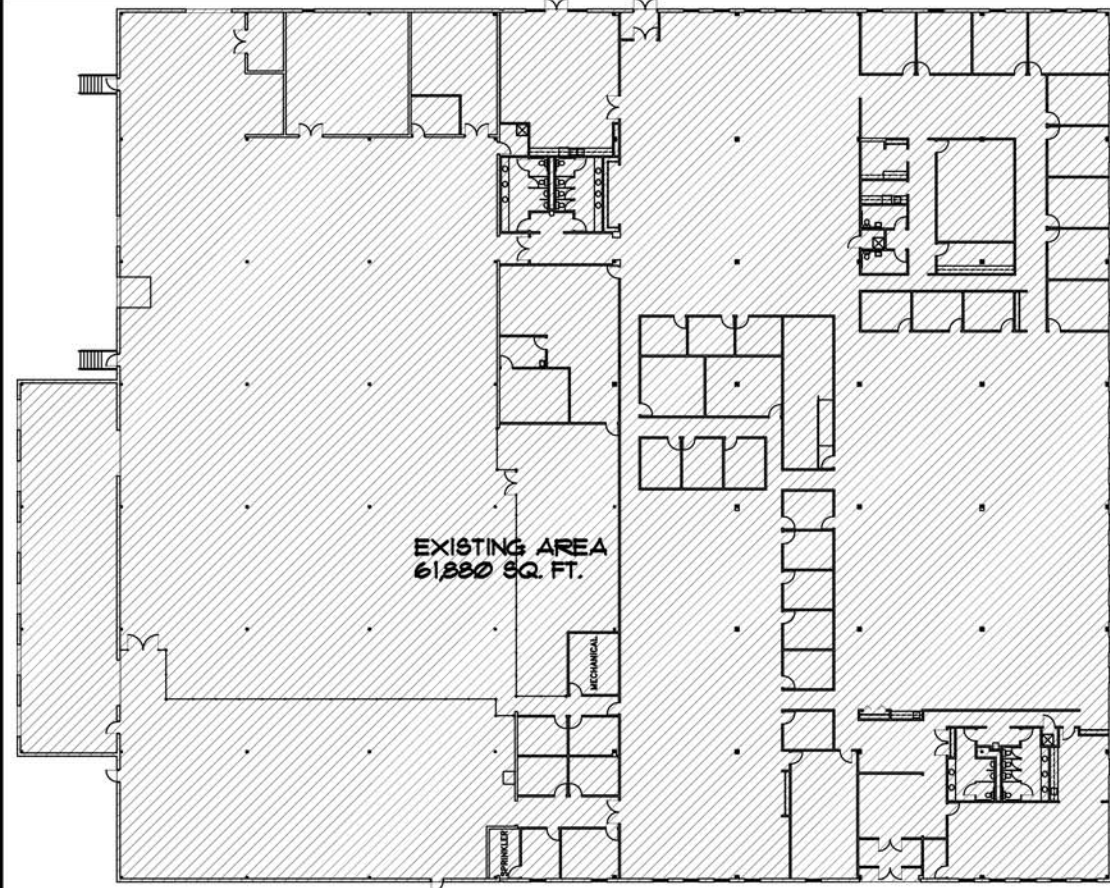

LANGHOLZ WILSON ELLIS

Commercial Real Estate Services

For Sale or Lease Southpointe Flex Building

250 Technology Dr
Canonsburg, PA 15317

606 Liberty Avenue • Suite 300 • Pittsburgh, PA 15222 • Phone: 412-261-2200 • Fax: 412-261-2075